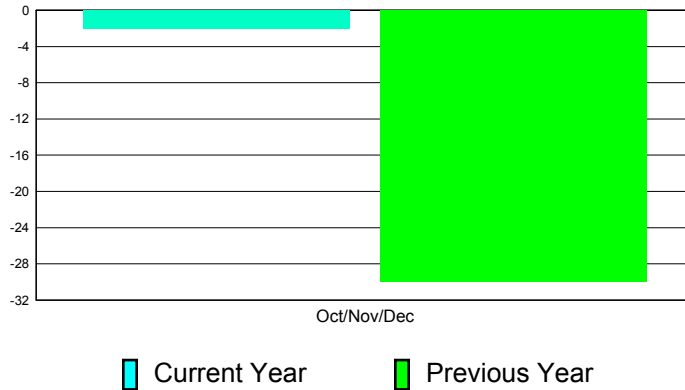

Comparison of Membership Gain/Loss

Current Year Compared to the Previous Year