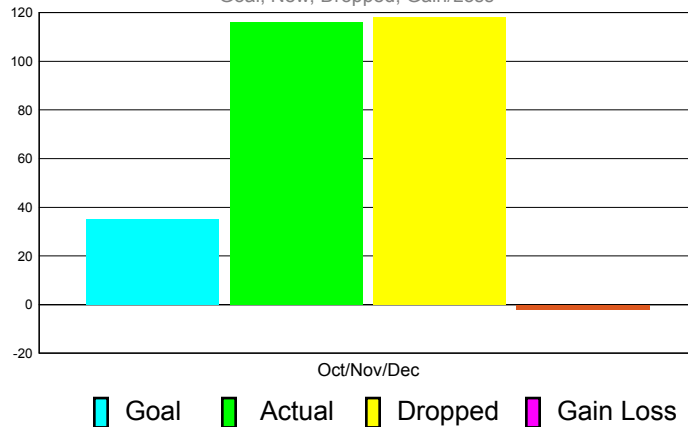

Membership Results 2011-2012

Goal, New, Dropped, Gain/Loss